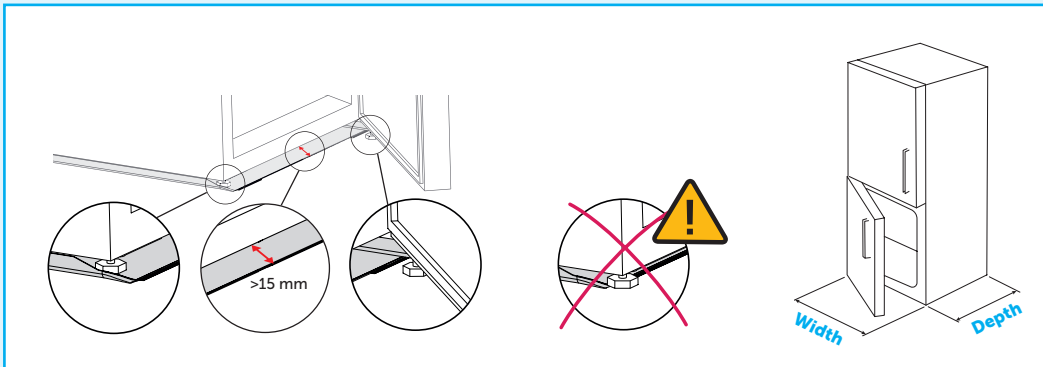

Follow these instructions to find the right product.

For the drip tray to function properly, it's important that you select the correct one. If you choose a drip tray that doesn't have the right depth, there's a

risk of condensation water seeping under the drip tray. This could lead to water damage. Here's how to measure to choose correctly:

1. MEASURE THE CABINET CORRECTLY:

Depth

Measure from the back of the cabinet to the front of the cabinet when the cabinet door is open. If it's an integrated one, the door thickness should be included in the depth measurement.

Three important things to consider:

- The drip tray should protrude at least 15 mm when

the door is open so that condensation water from inside the fridge can run down onto the drip tray and not seep under it.

- It's important that the cabinet's feet are completely on, or outside, the drip tray and not on its front edge.

Width

Measure the width as shown in the picture.

TOLLCO
Your protection against water damage