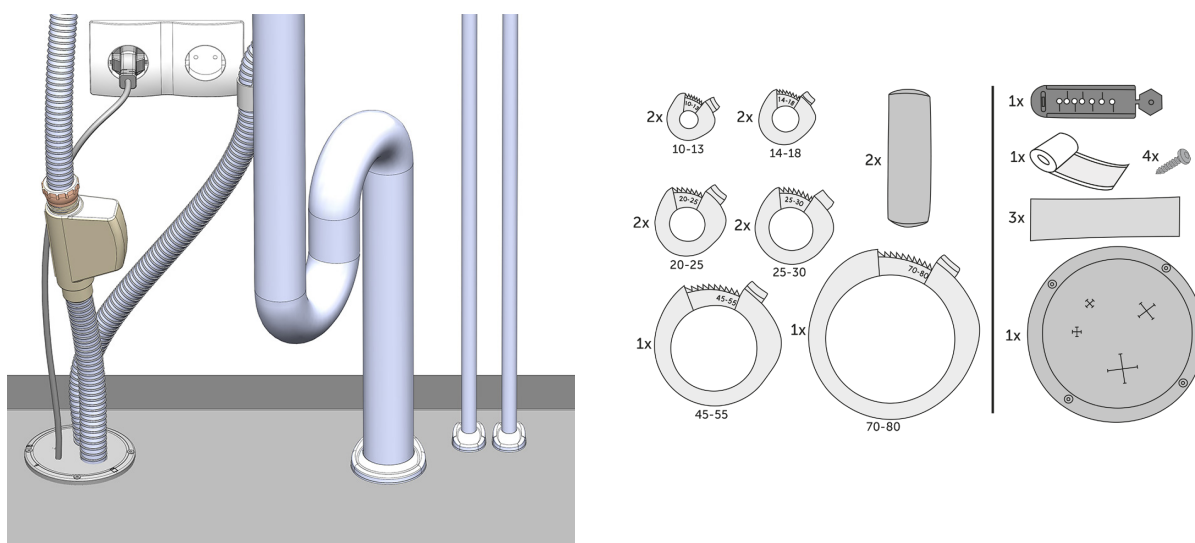

Tollco Sealing range

Seal set with pipe collar

For
water-
proof sink
cabinets.

- **Complete sealing kit for pipes.**
- **Reduce the risk of water damage.**

Tollco's complete sealing kit gives you a waterproof sink cabinet. It is a simple and safe complete solution that reduces the risk of water damage in the kitchen. The sealing kit includes:

- **Tollco sleeve couplings** designed with a mechanically lockable slot. This allows you to customize the sleeve coupling for several different pipe dimensions and retrofit it to an established pipe connection without loosening the pipe. The installation can be easily inspected by opening or lifting the nozzle to check the seal.
- **Tollco seals** in polyisobutylene are waterproof and malleable for placement around the pipe and bushing. To protect the seal, install the sleeve coupling around the pipe and lower over the seal.
- **Tollco Bushing for dishwasher hoses** This is a waterproof bushing with butyl seal for dishwasher hoses, pipes and cables in the sink cabinet. The bushing has a flexible membrane that seals around the hoses and is therefore suitable for all water-connected appliances.

The sealing kit is used together with Tollco Base Cabinet Insert. Together, they create a sink cabinet that is both waterproof and easy to clean.

SCAN CODE FOR MORE INFO
ABOUT THE PRODUCT.

Product	RSK	Item no.
Tollco Sealing range Seal set with pipe collar	833 92 89	5902010-04-001