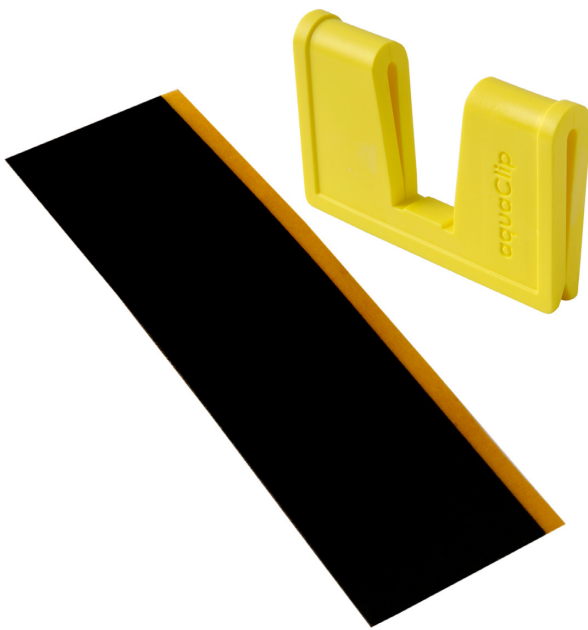

Tollco Accessories for Wet Zone

Rim Clamp for Floortrays

- **Join two floor protectors together.**
- **Diverts water to floor drain, flood protection or out onto the floor.**

**Connects
wet zone
together.**

The rim clamp joins floor protectors in the wet zone and diverts water leakage through the edge of two adjacent floor protectors. The water from the leak is then transported down to the flood protection and drain/flood protection. If there is no floor drain, the leak can be diverted out to the floor and made visible.

By combining these products, you have created a wet zone under your kitchen equipment. A simple safe installation that can reduce the risk of water damage in the kitchen.

SCAN CODE FOR MORE INFO
ABOUT THE PRODUCT.

| | | |
|----------------------------------------------------------------------------|-----------------------|-----------------------------------|
| Product Tollco Accessories for Wet Zone Rim Clamp for Floortrays | RSK 8080770 | Item no. 3801001-08-001 |
|----------------------------------------------------------------------------|-----------------------|-----------------------------------|